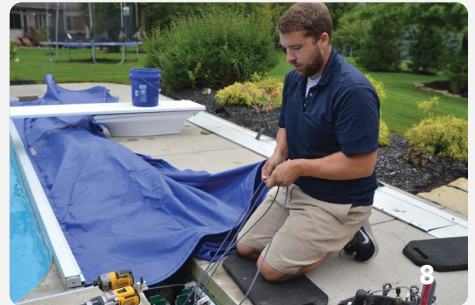

[More Info](#)

Automatic Pool Cover Installation

Cover Care specializes in installing automatic pool covers on gunite pools, vinyl pools, fiberglass pools, and spas during new construction. We also offer deck-mounted systems to be installed on top of your existing pools. Each system is custom-ordered and installed to suit your preferences and build style.